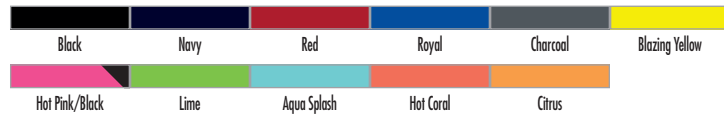

LADIES / GIRLS

NEW COLOR COMBINATIONS

G FREEDOM SHORT \$20 (Blank)

Item: Ladies' 8207BL; Girls' 8207BG
 Sizes: Ladies' S-2XL; Gxirls' XXS-L
 Inseam: 2.5"

- 100% Micro-Poly Body
- 100% Polyester Mesh Insets
- 100% Polyester Brief Liner
- Imported

Main Body/Mesh Inset/Trim

Upcharges: 2XL=S2

Available In:

LADIES / GIRLS

NEW COLORS AVAILABLE

G MOXIE MESH SHORT \$12 (Blank)

Item: Ladies' 8208BL; Girls' 8208BG
 Sizes: Ladies' S-2XL; Girls' S-L
 Inseam: 3"