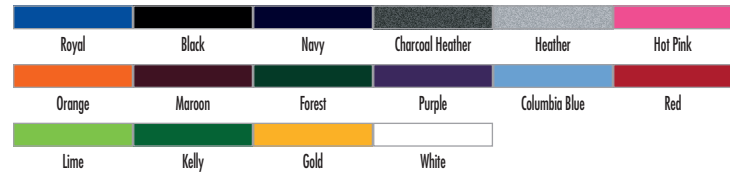

NEW

G COTTON SHORT $8 (Blank)

Item: Ladies' 8202BL; Girls' 8202BG
Sizes: Ladies' XS-2XL; Girls' XXS-L
Inseam: 3"

- Cotton/Polyester Blend
- Fold-over Elastic Waistband
- Imported

Upcharges: 2XL=S2

Available In:

LADIES / GIRLS