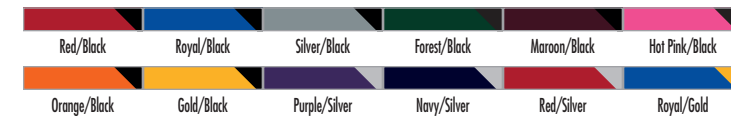

D. G PIVOT SLING BAG $9 (Blank)